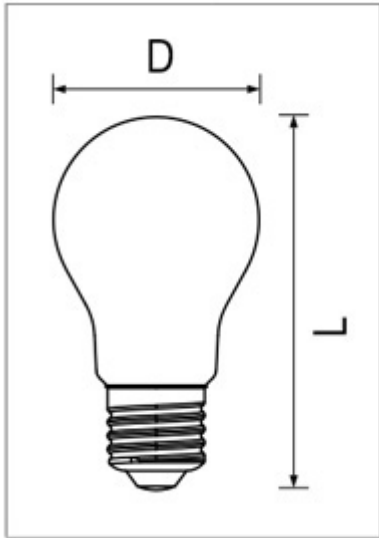

## Mammamia Drop Led

- Led bulb with an extremely elegant and precious shape. The large size, the porcelain-like finishing, the high flux, the refined design, the high visual comfort make this bulb a unique and refined masterpiece capable of furnishing and illuminating all environments, domestic, commercial, small and large . A true work of art that starts from Italian design, marries ancient master glassmakers and merges with the best and most efficient LED technology.
- Registered design
- High CRI
- Operating temperature:  $-20^{\circ}\text{C} \sim +50^{\circ}\text{C}$
- IC Driver constant current design
- Wide light emission
- Long duration
- High energy savings
- Inside vacuum lamp with the addition of special gases to allow the correct dissipation of the LED temperature.
- Dimmable with triac edge dimmer

Consumo lampada	
INCAND.	LED
40 W	3,4 W
100 W	13 W

	(COD)	(W)	(E)	(LM)	(V)	(K)	(D)	(L)	CRI	Beam Angle (°)	LEDS	Finishing	(S)	(ON/OFF)	start time	warm up
<b>new</b>	700380.00L	3,4	E27	470	220-240	2700	95	200	>80	360°	8x26mm	Frosted	1	30.000	<0,6	0
<b>new</b>	700353.00L	13	E27	1521	220-240	2700	95	200	>80	360°	8x26mm	Frosted	1	30.000	<0,6	0
<b>new</b>	700352.00L	13	E27	1521	220-240	2700	150	305	>80	360°	8x26mm	Frosted	1	30.000	<0,6	0
<b>new</b>	700351.00L	13	E27	1521	220-240	2700	180	355	>80	360°	8x26mm	Frosted	1	30.000	<0,6	0