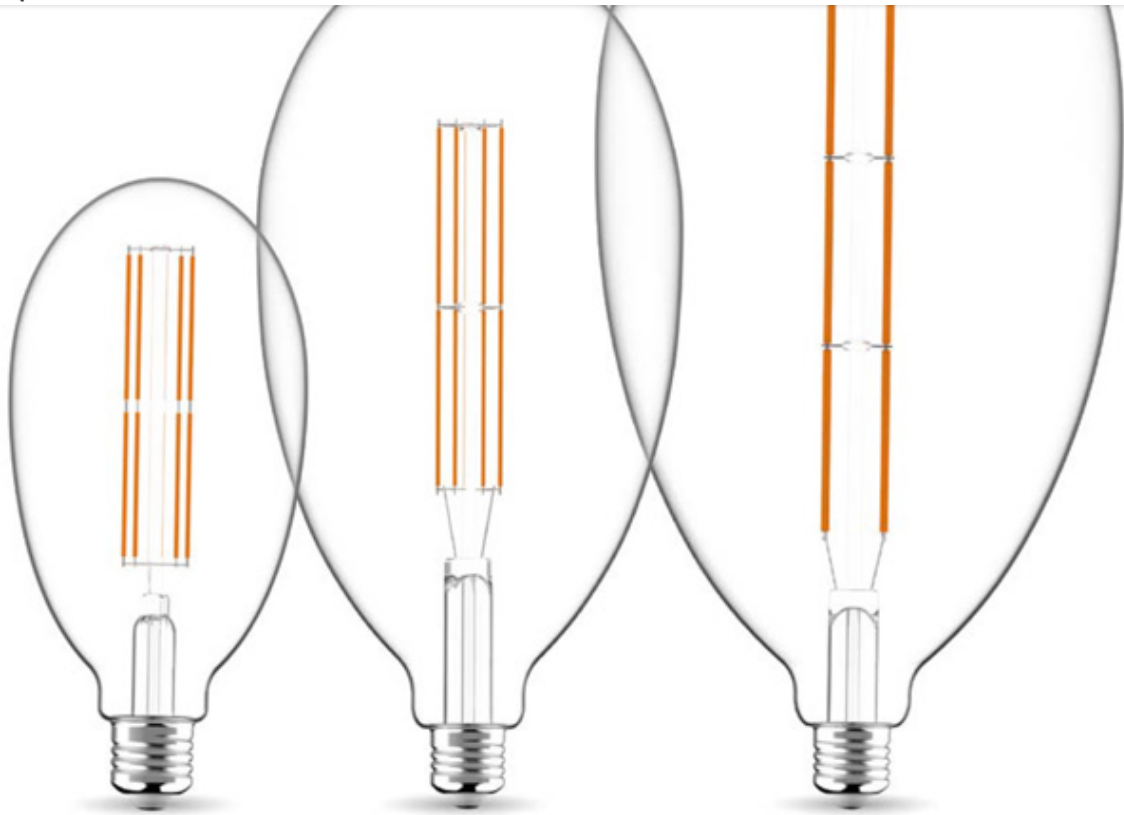

## Mammamia Drop Led

- Led bulb with an extremely elegant and precious shape. The large size, the porcelain-like finishing, the high flux, the refined design, the high visual comfort make this bulb a unique and refined masterpiece capable of furnishing and illuminating all environments, domestic, commercial, small and large . A true work of art that starts from Italian design, marries ancient master glassmakers and merges with the best and most efficient LED technology.
- Registered design
- High CRI
- Operating temperature:  $-20^{\circ}\text{C} \sim +50^{\circ}\text{C}$
- IC Driver constant current design
- Wide light emission
- Long duration
- High energy savings
- Inside vacuum lamp with the addition of special gases to allow the correct dissipation of the LED temperature.
- Dimmable with triac edge dimmer

Mammamia Drop Led cod. 700380.00L - 700353.00L - 700352.00L - 700351.00L

Privacy & Cookies Policy

[Home DL](#) [Company](#) [Fashion bulbs](#) [Lamps](#) [Equipment](#) [Accessories](#) [Contacts](#)

<b>new</b>	700417.00L	13	E27	1500	220-240	2700	180	355	>80	360°	8x26mm	Clear	1	30.000	<0,6	0
------------	------------	----	-----	------	---------	------	-----	-----	-----	------	--------	-------	---	--------	------	---

Mammamia Drop Transparent Led cod. 700419.00L - 700418.00L - 700417.00L

The bulbs are finished by hand so they can undergo aesthetic variations

[Company data](#) [Credits](#) [Privacy policy](#)

© 2023 Lampade Led > Daylight Italia < Lampadine Led. | P.IVA: 07893910963 | Daylight Italia Srl Via Newton, 12 20016 Pero (MI) -  
Tel. +390231055625 - info@daylightitalia.com